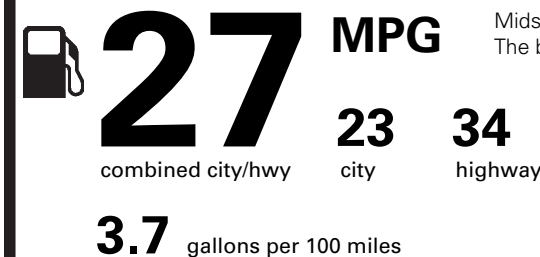

PRICE INFORMATION

BASE PRICE	\$23,490.00
TOTAL OPTIONS/OTHER	3,040.00
TOTAL VEHICLE & OPTIONS/OTHER DESTINATION & DELIVERY	26,530.00
TOTAL BEFORE DISCOUNTS	27,425.00
SE TECH DISCOUNT PACKAG	- 500.00
GAS WEST TECH DISCOUNT	- 595.00
TOTAL SAVINGS	- 1,095.00

EPA DOT Fuel Economy and Environment

Gasoline Vehicle

Fuel Economy

Midsized Cars range from 14 to 136 MPG. The best vehicle rates 136 MPGe.

You save \$0

in fuel costs over 5 years compared to the average new vehicle.