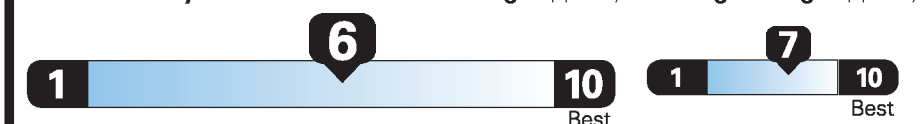

Fuel Economy & Greenhouse Gas Rating (tailpipe only) Smog Rating (tailpipe only)

This vehicle emits 327 grams CO₂ per mile. The best emits 0 grams per mile (tailpipe only). Producing and distributing fuel also create emissions; learn more at fueleconomy.gov.

Actual results will vary for many reasons, including driving conditions and how you drive and maintain your vehicle. The average new vehicle gets 27 MPG and costs $6,750 to fuel over 5 years. Cost estimates are based on 15,000 miles per year at $2.40 per gallon. MPGe is miles per gasoline gallon equivalent. Vehicle emissions are a significant cause of climate change and smog.

fueleconomy.gov

Calculate personalized estimates and compare vehicles

Smartphone QR Code

GOVERNMENT 5-STAR SAFETY RATINGS

Overall Vehicle Score ★★★★★

Based on the combined ratings of frontal, side and rollover. Should ONLY be compared to other vehicles of similar size and weight.

Frontal Crash Driver Passenger ★★★★★

Based on the risk of injury in a frontal impact. Should ONLY be compared to other vehicles of similar size and weight.

Side Crash Front seat Rear seat ★★★★★

Based on the risk of injury in a side impact.

Rollover ★★★★★

Based on the risk of rollover in a single-vehicle crash.

Star ratings range from 1 to 5 stars (★★★★★), with 5 being the highest.

Source: National Highway Traffic Safety Administration (NHTSA).

www.safercar.gov or 1-888-327-4236